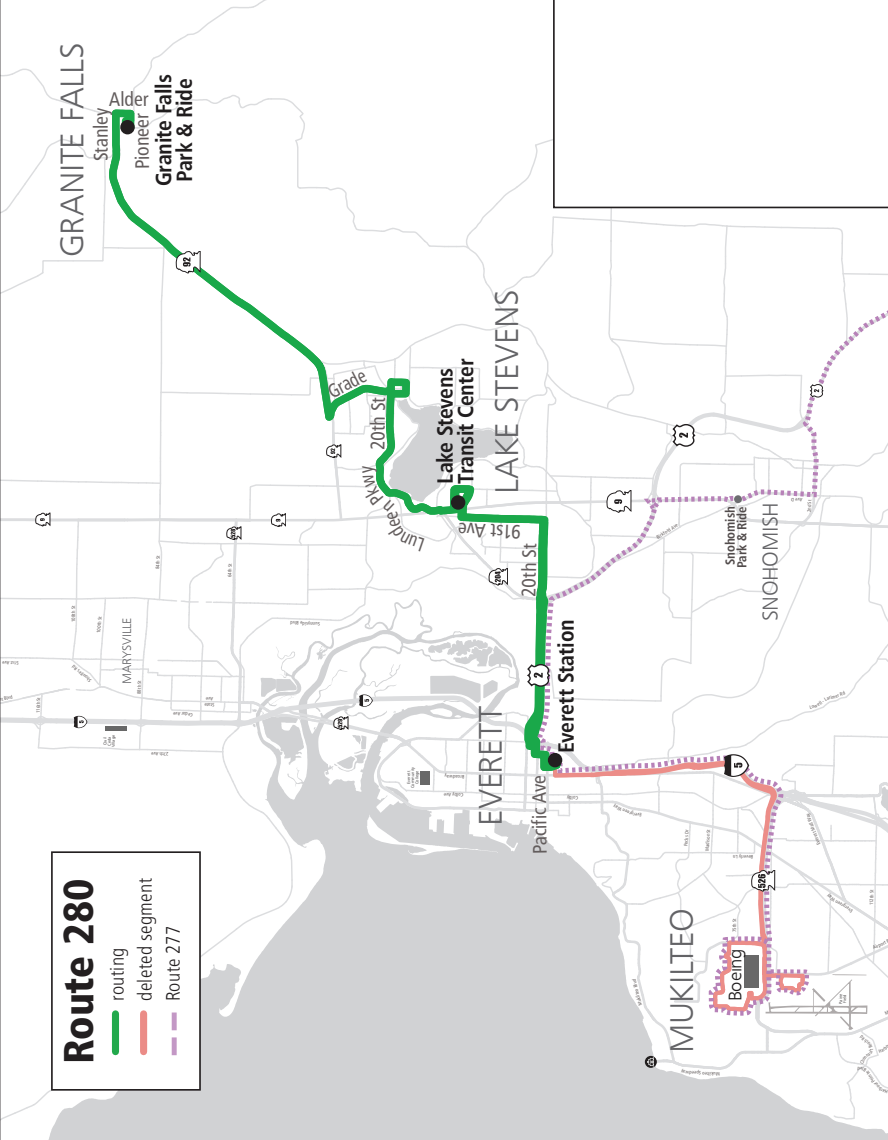

Route 280

-  routing
-  deleted segment
-  Route 277

GRANITE FALLS

Stanley
Alder
Pioneer
Granite Falls
Park & Ride

Lake Stevens
Transit Center

LAKE STEVENS

EVERETT
Everett Station

Snohomish
Park & Ride