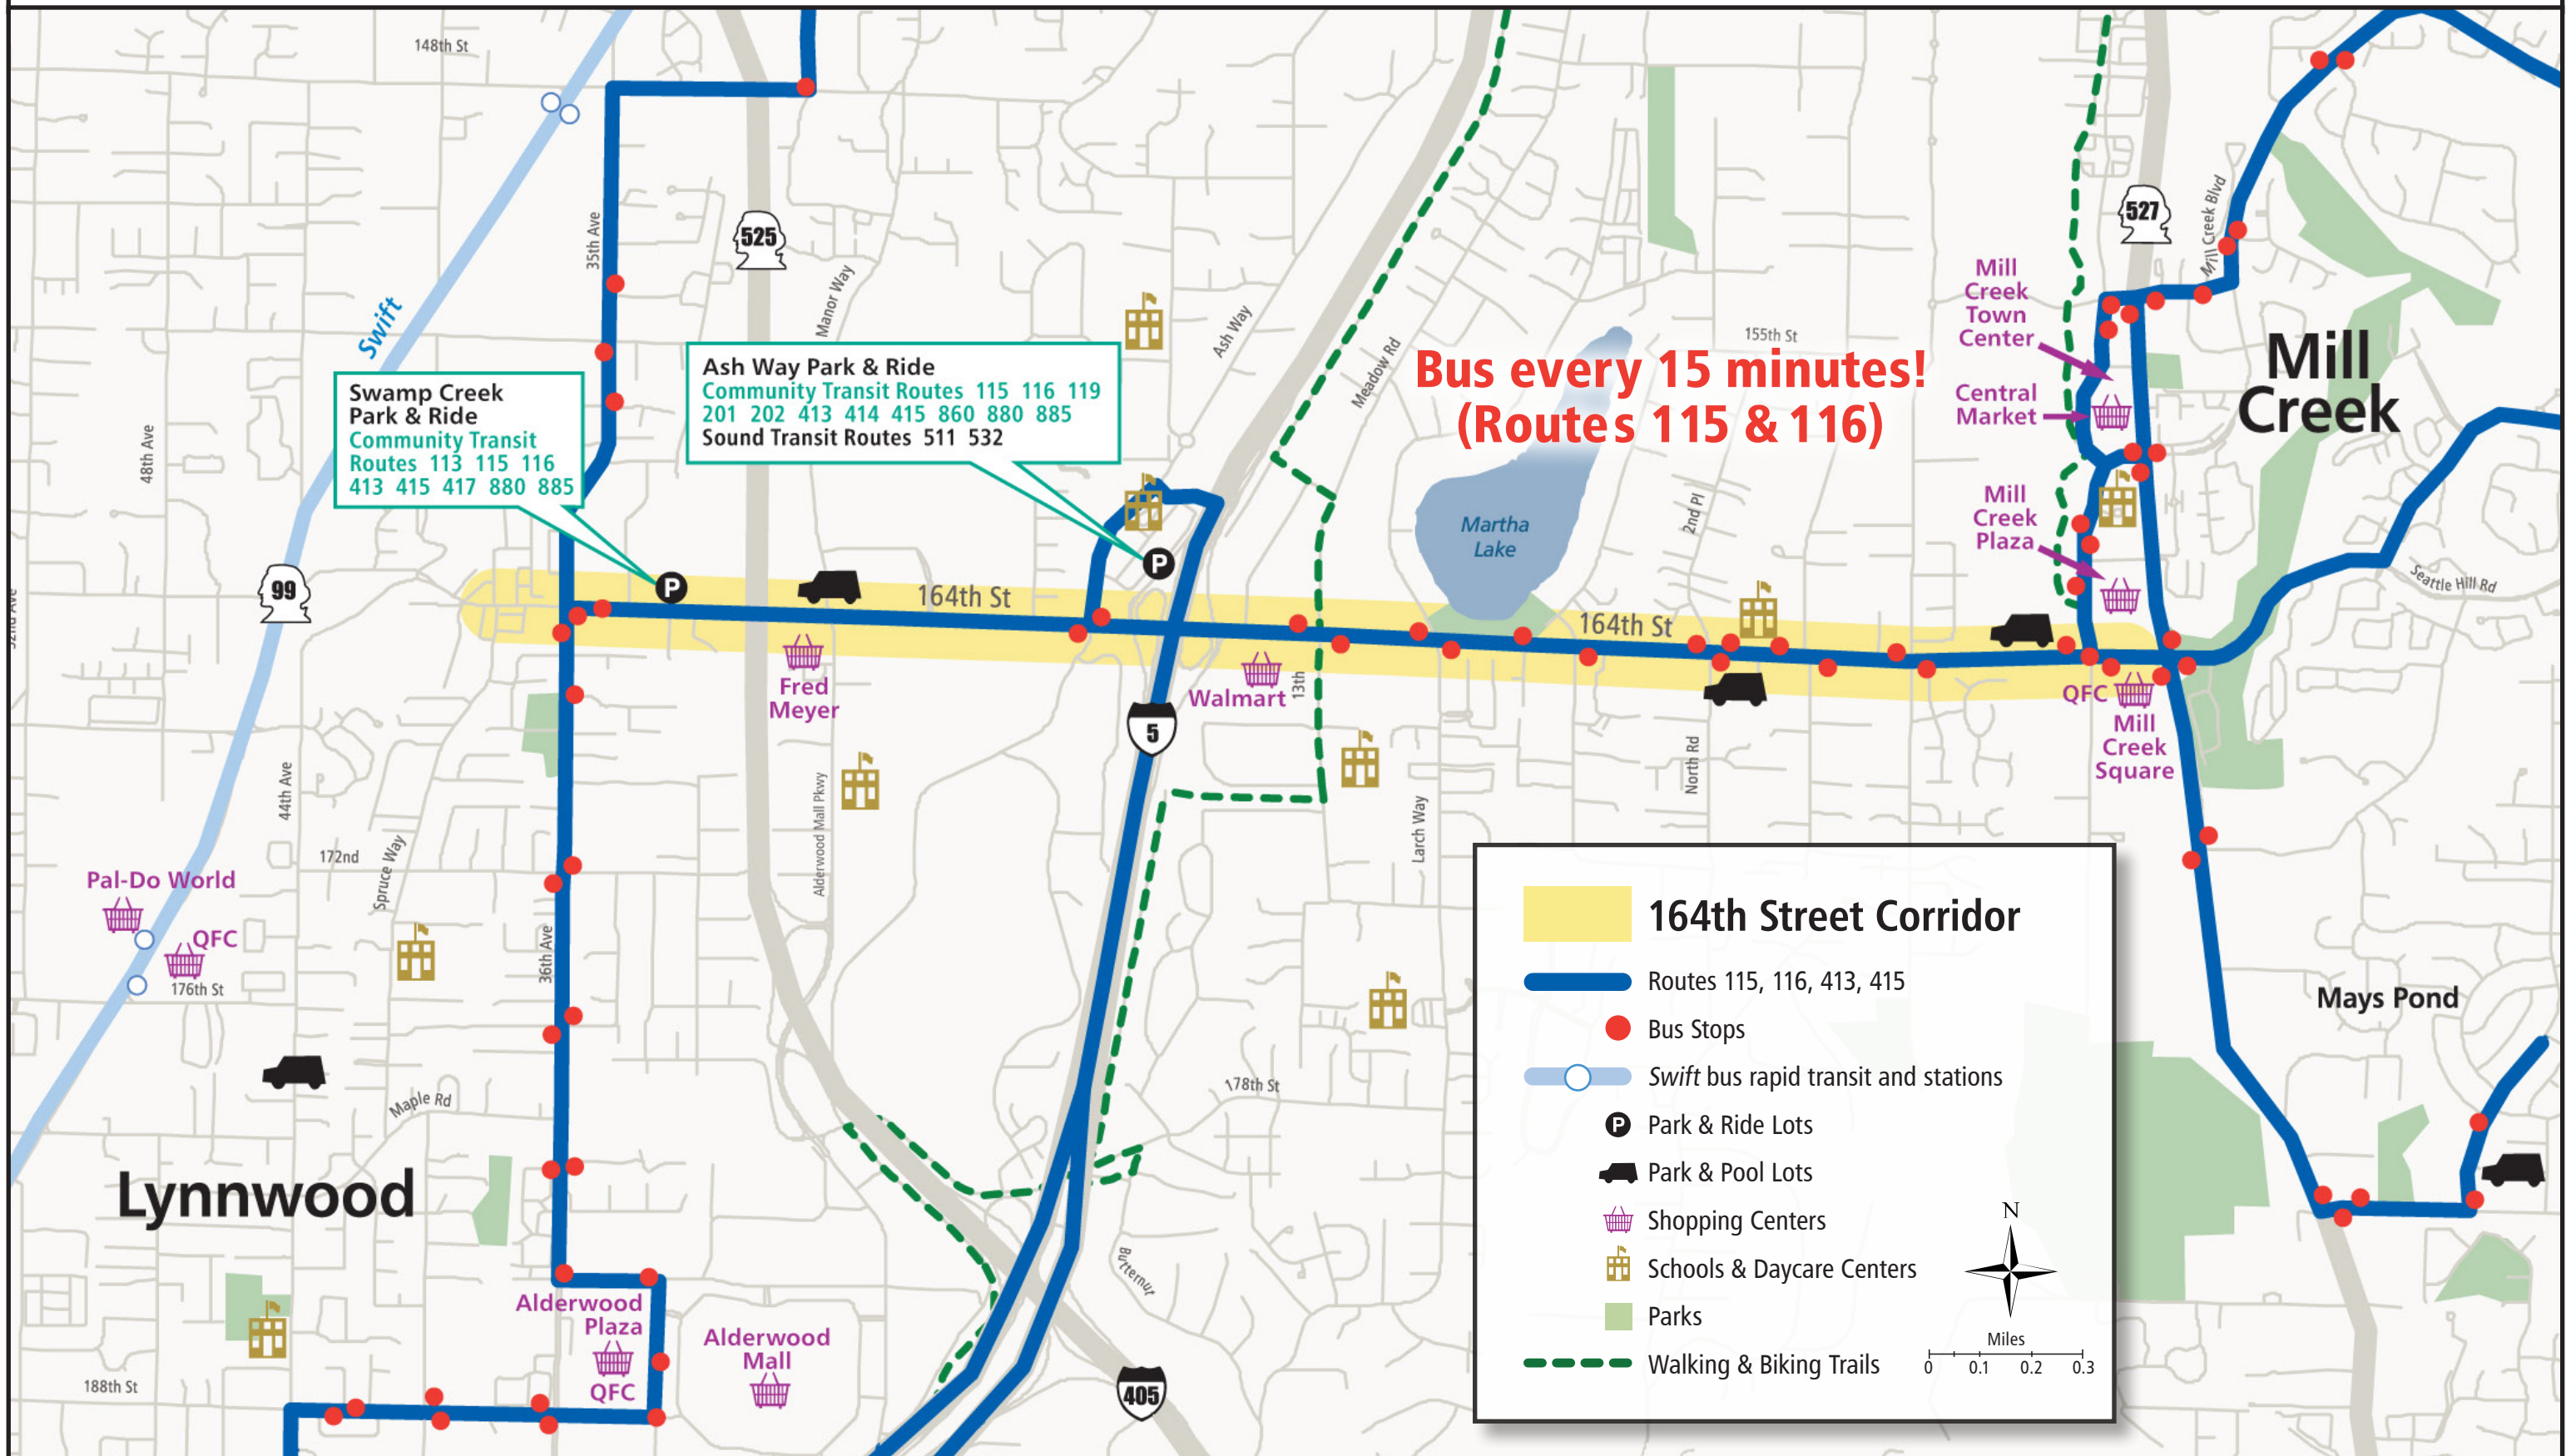

# 164th Street Corridor

**CURB THE CONGESTION.**  
A Community Transit Program

communitytransit  
smile & ride

Snohomish County

**Bus every 15 minutes!  
(Routes 115 & 116)**

Swamp Creek  
Park & Ride  
Community Transit  
Routes 113 115 116  
413 415 417 880 885

Ash Way Park & Ride  
Community Transit Routes 115 116 119  
201 202 413 414 415 860 880 885  
Sound Transit Routes 511 532

**164th Street Corridor**

- Routes 115, 116, 413, 415
- Bus Stops
- Swift bus rapid transit and stations
- Park & Ride Lots
- Park & Pool Lots
- Shopping Centers
- Schools & Daycare Centers
- Parks
- Walking & Biking Trails

Miles 0 0.1 0.2 0.3