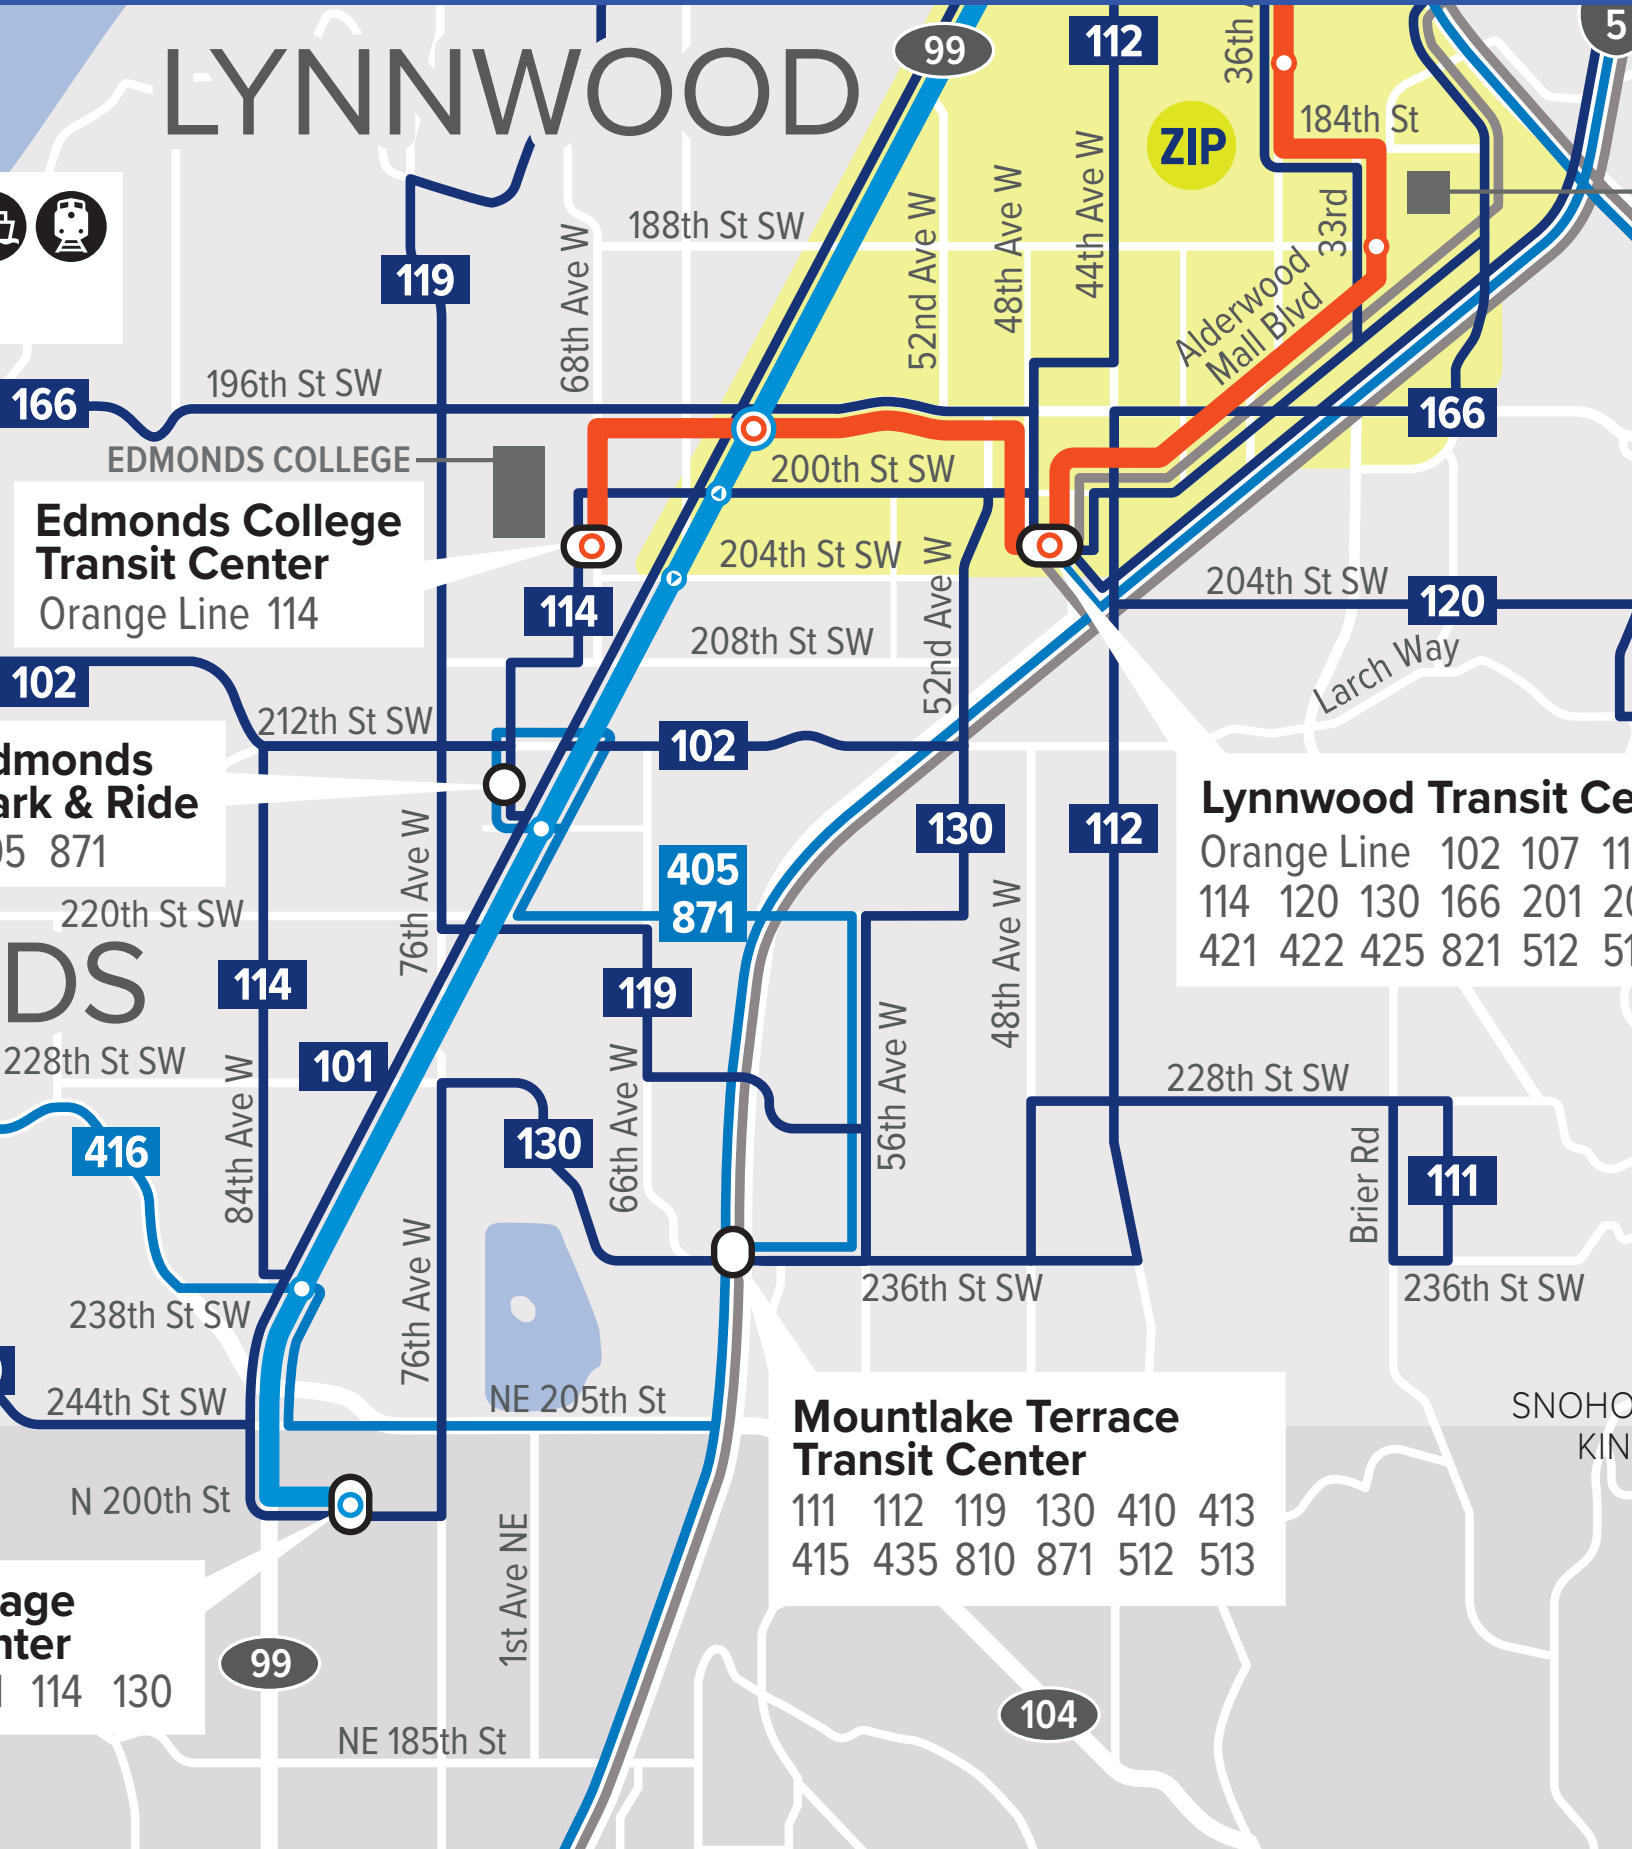

# Community Transit System Map

## Mountlake Terrace detail

March 2024

# LYNNWOOD

ZIP

**Edmonds College Transit Center**  
Orange Line 114

**Edmonds Park & Ride**  
5 871

**Lynnwood Transit Center**  
Orange Line 102 107 111  
114 120 130 166 201 202  
421 422 425 821 512 513

**Mountlake Terrace Transit Center**  
111 112 119 130 410 413  
415 435 810 871 512 513

**Age Center**  
114 130

99

104