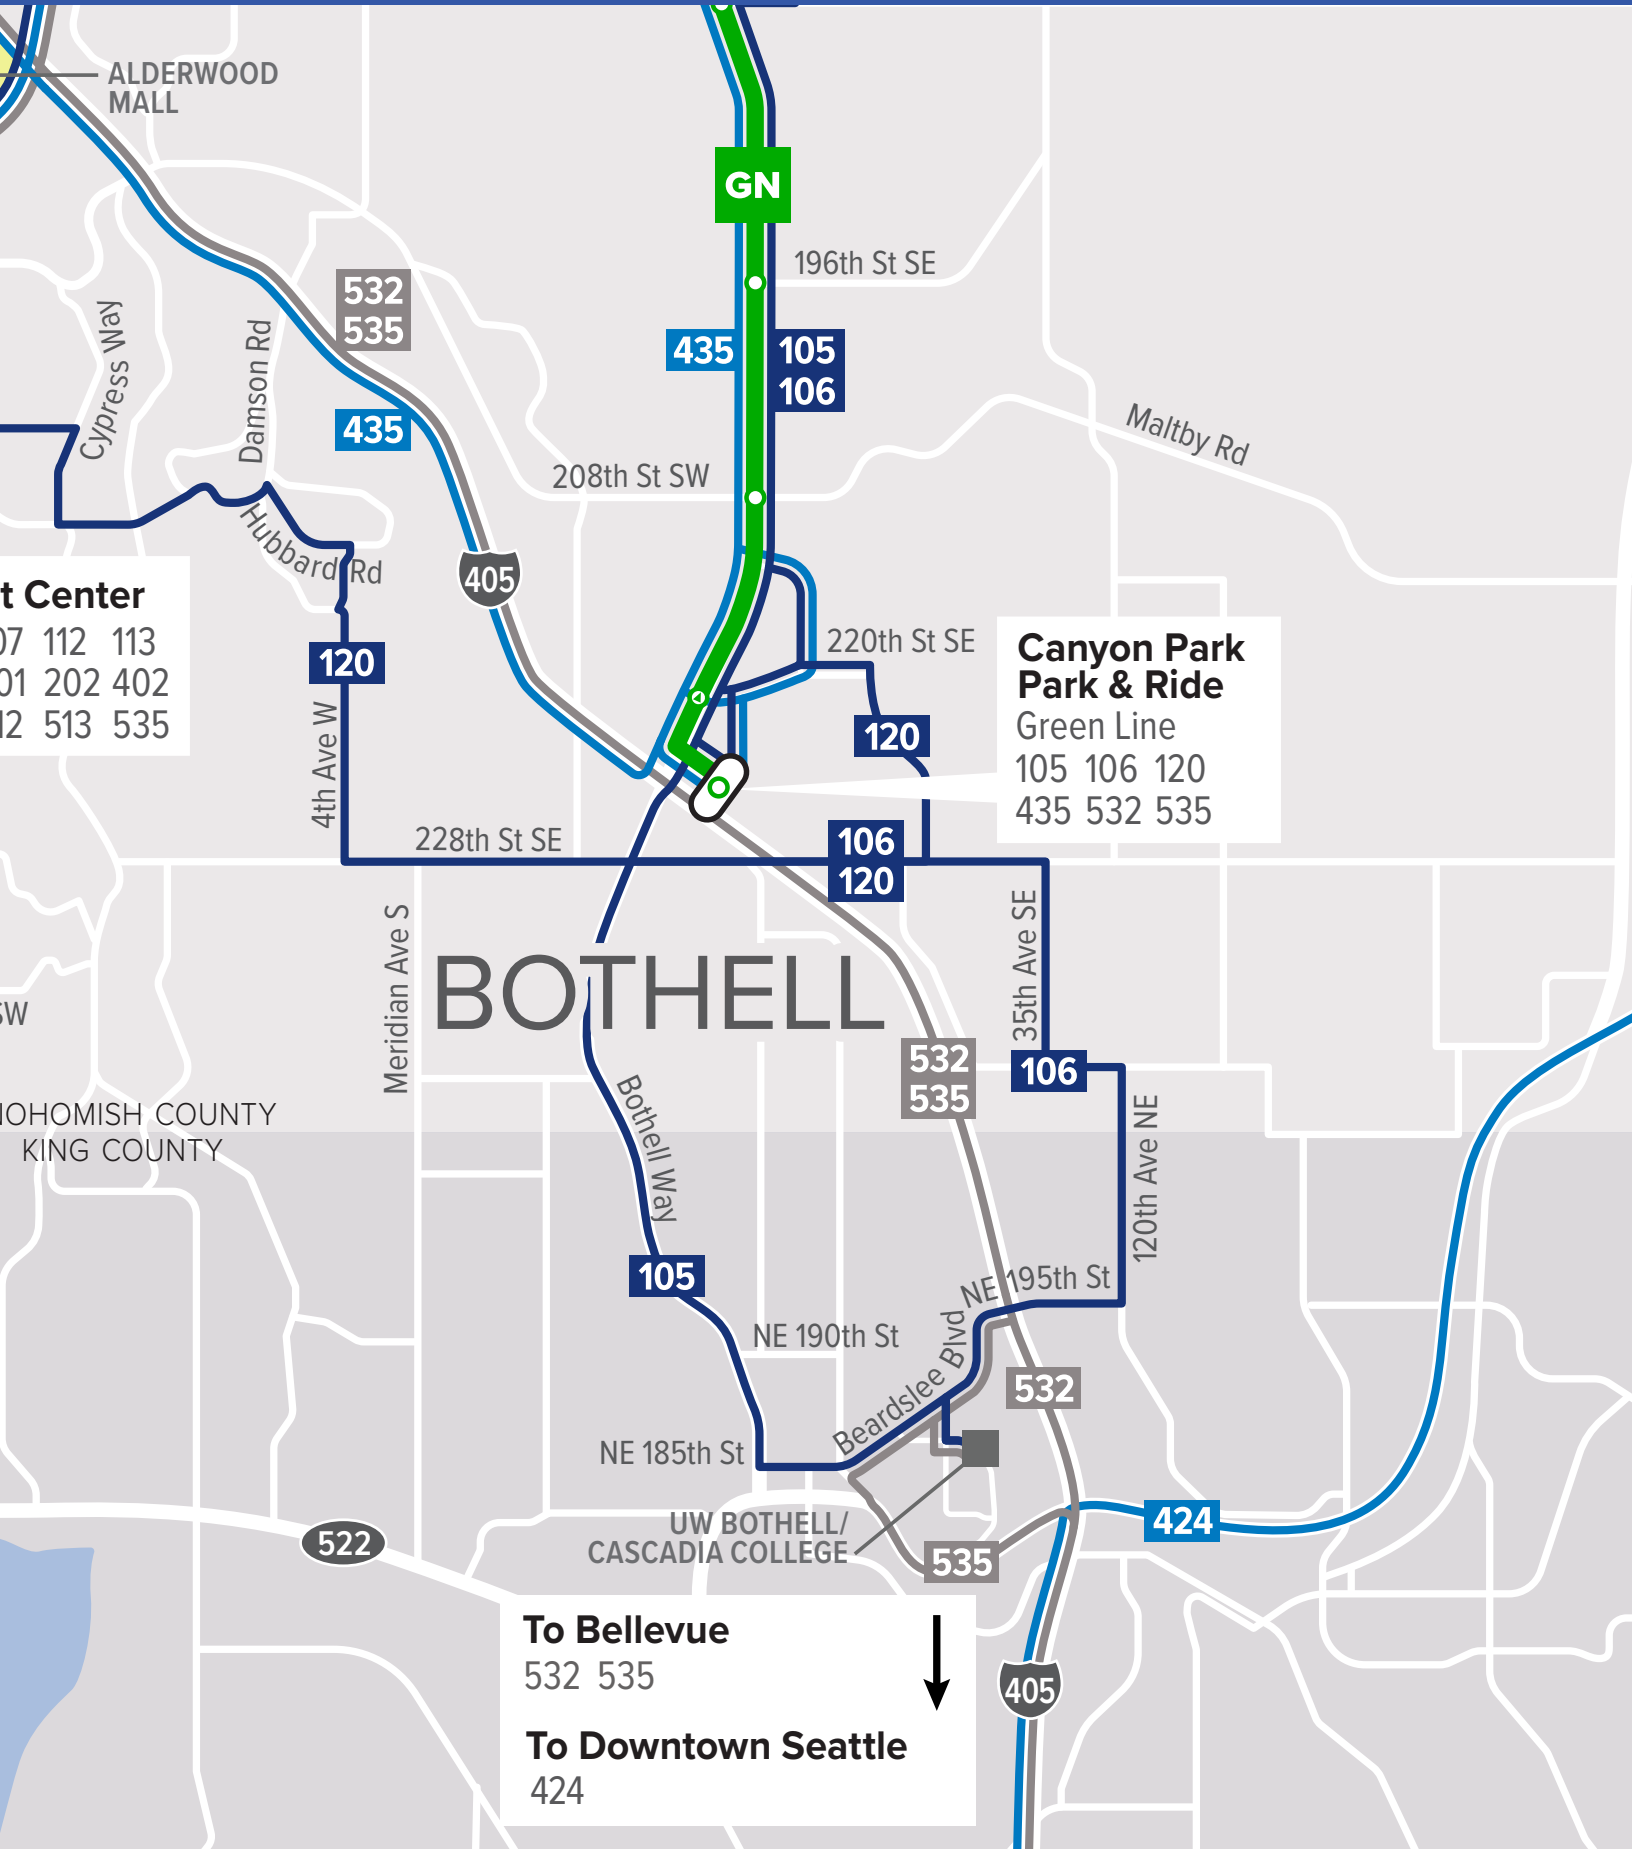

Community Transit System Map

Bothell detail

March 2024

Center
07 112 113
01 202 402
12 513 535

**Canyon Park
Park & Ride**
Green Line
105 106 120
435 532 535

BOTHELL

To Bellevue
532 535

To Downtown Seattle
424