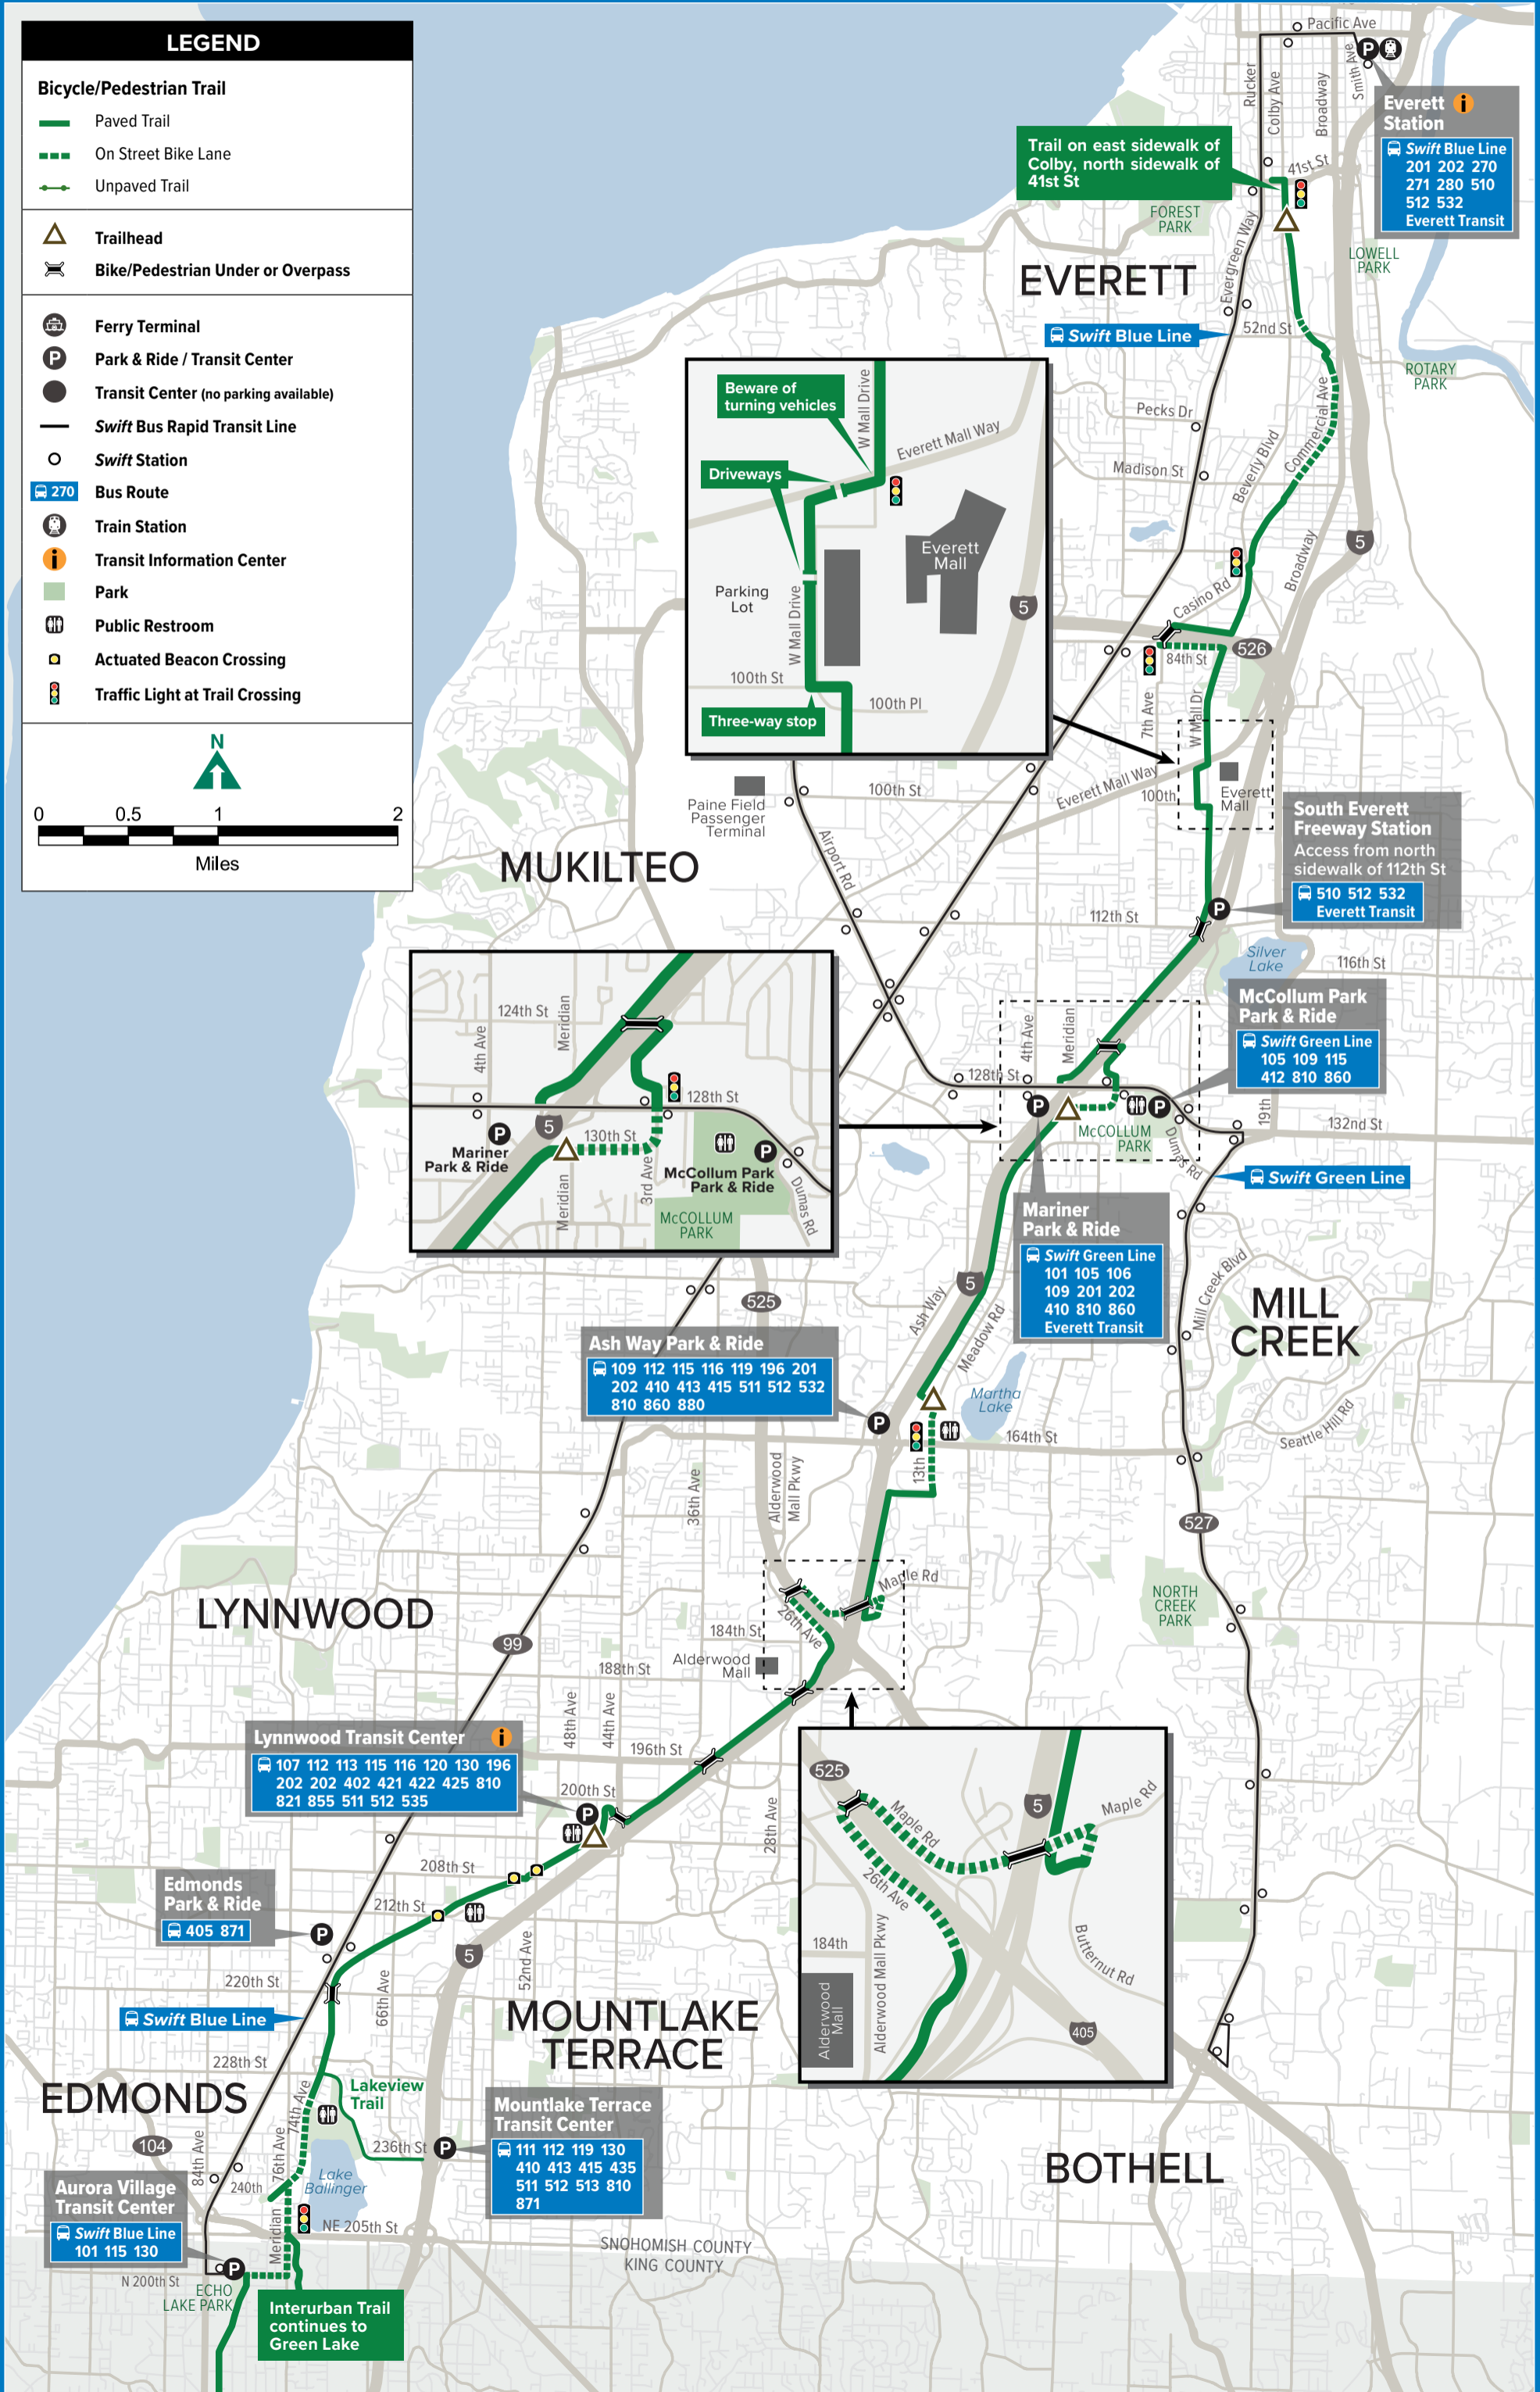

### Bicycle/Pedestrian Trail

- Paved Trail
- - - On Street Bike Lane
- - - Unpaved Trail

- ▲ Trailhead
- Bike/Pedestrian Under or Overpass

- Ferry Terminal
- P Park & Ride / Transit Center
- Transit Center (no parking available)
- Swift Bus Rapid Transit Line
- Swift Station
- 🚌 270 Bus Route
- Train Station
- i Transit Information Center
- Park
- Public Restroom
- Actuated Beacon Crossing
- Traffic Light at Trail Crossing

Trail on east sidewalk of Colby, north sidewalk of 41st St

**Everett Station**  
 Swift Blue Line  
 201 202 270  
 271 280 510  
 512 532  
 Everett Transit

Beware of turning vehicles  
 Driveways  
 Three-way stop

**South Everett Freeway Station**  
 Access from north sidewalk of 112th St  
 Swift Blue Line  
 510 512 532  
 Everett Transit

Mariner Park & Ride  
 McCollum Park & Ride

**McCollum Park Park & Ride**  
 Swift Green Line  
 105 109 115  
 412 810 860

## BOTHELL

Interurban Trail continues to Green Lake